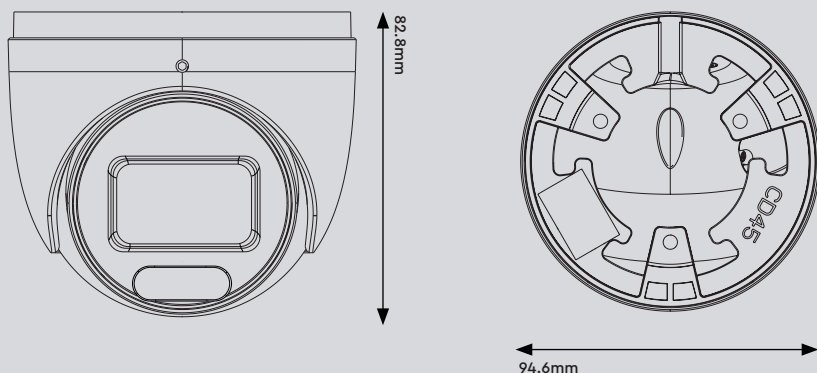

**Dimensions**  $\Phi$  94.6 × 82.8mm

**Weight** Approximately 0.45KG

**Installation** Ceiling mounting; wall mounting

## Dimensions