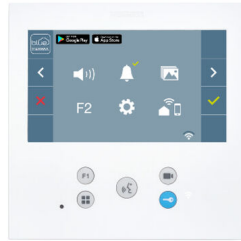

Product Code

F49171

1W DUOX PLUS MEMOV CITY VEO-XL WIFI KIT

Reference

49171

EAN

8424299491714

Description.

They include the VEO-XL WIFI DUOX PLUS monitor as standard, equipped with a Wi-Fi connection that **allows calls to be forwarded to mobile devices** .

Thanks to the **Fermax BLUE application** , available for free in the Play Store and App Store, the video door entry functions can be managed directly from a mobile or tablet, to connect to your home, wherever you are. By connecting your WiFi DUOX PLUS monitors with the BLUE app, a range of possibilities will open up. Of all of them we highlight two that will be key: Divert calls from the video door entry unit to your mobile and open the door to the house from a distance.