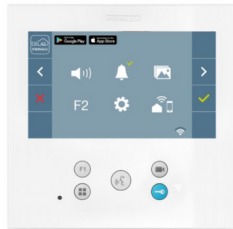

Product Code

F09471

1W DUOX PLUS VIDEO CITY VEO-XL WIFI KIT

Reference

9471

EAN

8424299094717

Description.

Description

Fermax presents the new VEO-XL WIFI DUOX PLUS kits **for single-family houses, offices and businesses** .

The kits include all the necessary materials for its installation: CITYLINE entrance panel, VEO-XL WIFI monitor and power supply.

In addition, they work with DUOX PLUS, a fully digital door entry and video door entry system and technology on two non-polarized wires, which simplifies their installation while maintaining the highest quality in the product and design,

They include the VEO-XL WIFI DUOX PLUS monitor as standard, equipped with a Wi-Fi connection that **allows calls to be forwarded to mobile devices** .

Thanks to the **Fermax DuoxMe application** , available for free in the Play Store and App Store, the video door entry functions can be managed directly from a mobile or tablet, to connect to your home, wherever you are. By connecting your WiFi DUOX PLUS monitors with the DuoxMe app, a range of possibilities will open up. Of all of them we highlight two that will be key: Divert calls from the video door entry unit to your mobile and open the door to the house from a distance.

They also come as a standard with the **Photocaller** feature, which automatically captures an image of the caller. If the user decides to activate this function, the monitor stores up to 150 images, indicating the date and time when they were taken. When the maximum capacity has been reached, taking a new photo will erase the first one stored. The screen always indicates if there are photos not displayed or if the date / time are not configured.