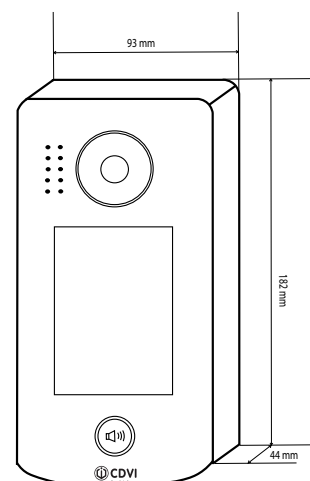

 Certification

 DEEE

RoHS Certification

 IP43

 -10°C to 50°C

Kit Includes

- CDV-470DX:** 2-wire WiFi-enabled monitor, black or white
 - CDV-96KP:** 2-wire stainless steel door station with built-in keypad, 1 button
 - CDV-PC9:** Power/ Bus combiner
- (see respective datasheets for more information)