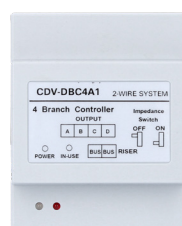

Thanks to its 2-wire non-polarised connection, installation and maintenance is simple and straightforward.

The CDV-470DX monitor includes a WiFi connection to allow connection to a mobile app. The app allows diverted calls to be answered with two-way speech and lock release (max 2 with optional CDV-RLC).

 Certification

 DEEE

RoHS Certification

 IP43

 -10°C to 50°C

Kit Includes

- CDV-470DX:** 2-wire WiFi-enabled monitor, black or white
 - CDV-96KP:** 2-wire stainless steel door station with built-in keypad, 1 button
 - CDV-PC9:** Power/ Bus combiner
- (see respective datasheets for more information)

Accessories

CDV-RLC

Additional lock relay module

CDV-DBC4A

4-way distribution unit

CDV-BDU

Amplifier, system expander (up to 128 apartments) or gateway

Range References