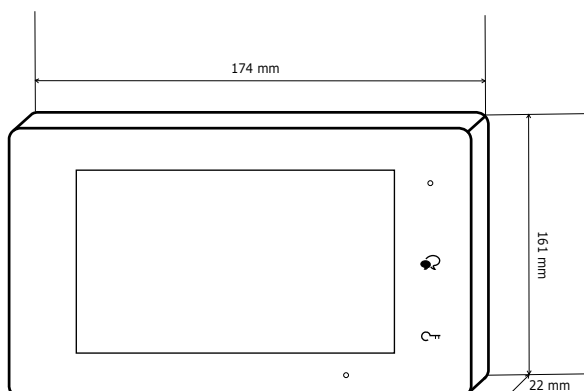

 Certification

 DEEE

RoHS Certification

 IP43

 -10°C to 50°C

Kit Includes

- CDV-470DX:** 2-wire WiFi-enabled monitor, black or white
 - CDV-96KP:** 2-wire stainless steel door station with built-in keypad, 1 button
 - CDV-PC9:** Power/ Bus combiner
- (see respective datasheets for more information)