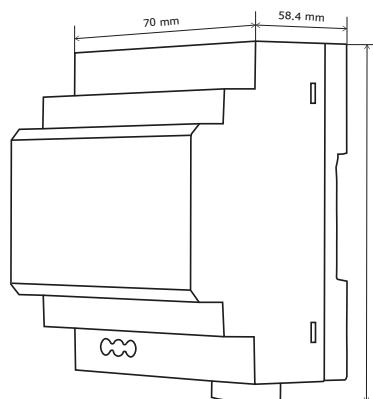

 Certification

 DEEE

RoHS Certification

 IP43

 -10°C to 50°C

Kit Includes

- CDV-470DX:** 2-wire WiFi-enabled monitor, black or white
 - CDV-96KP:** 2-wire stainless steel door station with built-in keypad, 1 button
 - CDV-PC9:** Power/ Bus combiner
- (see respective datasheets for more information)