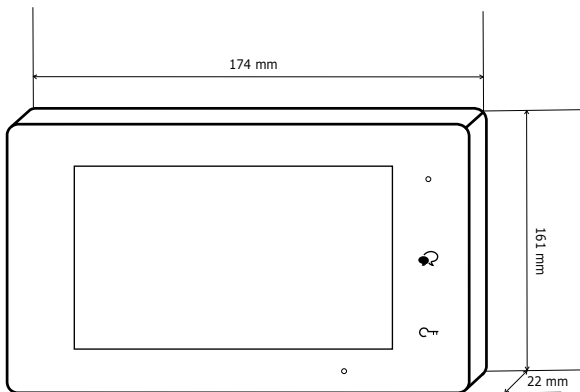

Kit Includes

1. **CDV-470DX:** 2-wire WiFi-enabled monitor, black or white
2. **CDV-91S:** 2-wire door station, 1 button
3. **CDV-PC9:** Power/ Bus combiner

(see respective datasheets for more information)

Download the app today!

Search: VDP Connect

Accessories

Additional lock relay module

4-way distribution unit

Amplifier, system expander (up to 128 apartments) or gateway

Range References

1. E0901D000149 CDV-4791SA-DXB 2-Wire 1-way video entry kit, black WiFi monitor and 1-button door station
2. E0901D000148 CDV-4791SA-DXW 2-Wire 1-way video entry kit, white WiFi monitor and 1-button door station