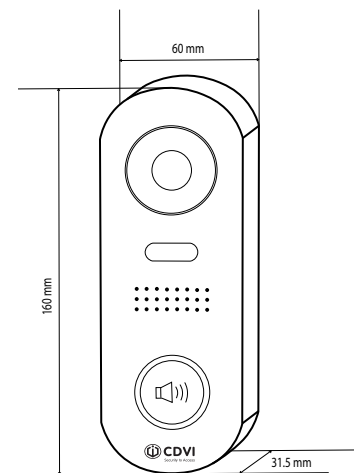

Kit Includes

1. **CDV-470DX:** 2-wire WiFi-enabled monitor, black or white
2. **CDV-91S:** 2-wire door station, 1 button
3. **CDV-PC9:** Power/ Bus combiner

(see respective datasheets for more information)

Download the app today!

Search: VDP Connect

Accessories

Additional lock relay module

4-way distribution unit

Amplifier, system expander (up to 128 apartments) or gateway

Range References

1. E0901D000149 CDV-4791SA-DXB 2-Wire 1-way video entry kit, black WiFi monitor and 1-button door station
2. E0901D000148 CDV-4791SA-DXW 2-Wire 1-way video entry kit, white WiFi monitor and 1-button door station