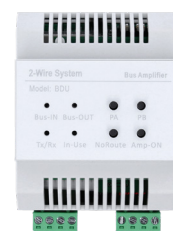

Thanks to its 2-wire non-polarised connection, installation and maintenance is simple and straightforward.

The CDV-470DX monitor includes a WiFi connection to allow connection to a mobile app. The app allows diverted calls to be answered with two-way speech and lock release (max 2 with optional CDV-RLC).

 Certification

 DEEE

RoHS Certification

 IP43

 -10°C to 50°C

Kit Includes

- CDV-470DX:** 2-wire WiFi-enabled monitor, black or white
- CDV-91S:** 2-wire door station, 1 button
- CDV-PC9:** Power/ Bus combiner

(see respective datasheets for more information)

Download the app today!

Search: VDP Connect

Accessories

CDV-RLC

Additional lock relay module

CDV-DBC4A

4-way distribution unit

CDV-BDU

Amplifier, system expander (up to 128 apartments) or gateway

Range References

- E0901D000149 CDV-4791SA-DXB 2-Wire 1-way video entry kit, black WiFi monitor and 1-button door station
- E0901D000148 CDV-4791SA-DXW 2-Wire 1-way video entry kit, white WiFi monitor and 1-button door station