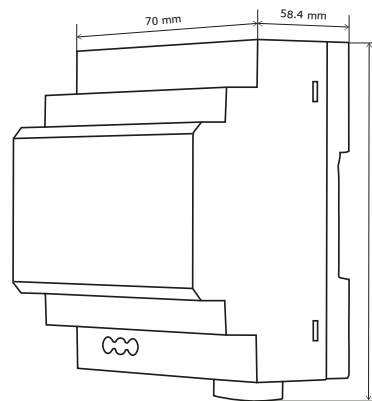

Kit Includes

1. **CDV-470DX:** 2-wire WiFi-enabled monitor, black or white
2. **CDV-91S:** 2-wire door station, 1 button
3. **CDV-PC9:** Power/ Bus combiner

(see respective datasheets for more information)

Download the app today!

Search: VDP Connect

Accessories

Additional lock relay module

4-way distribution unit

Amplifier, system expander (up to 128 apartments) or gateway

Range References

1. E0901D000149 CDV-4791SA-DXB 2-Wire 1-way video entry kit, black WiFi monitor and 1-button door station
2. E0901D000148 CDV-4791SA-DXW 2-Wire 1-way video entry kit, white WiFi monitor and 1-button door station