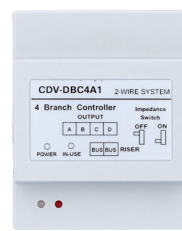

Thanks to its 2-wire non-polarised connection, installation and maintenance is simple and straightforward.

The CDV-470DX monitor includes a WiFi connection to allow connection to a mobile app. The app allows diverted calls to be answered with two-way speech and lock release (max 2 with optional CDV-RLC).

 Certification

 DEEE

RoHS Certification

 IP43

 -10°C to 50°C

Kit Includes

- CDV-470DX:** 2-wire WiFi-enabled monitor, black or white
- CDV-91S:** 2-wire door station, 1 button
- CDV-PC9:** Power/ Bus combiner

(see respective datasheets for more information)

Download the app today!

Search: VDP Connect

Accessories

CDV-RLC

Additional lock relay module

CDV-DBC4A

4-way distribution unit

CDV-BDU

Amplifier, system expander (up to 128 apartments) or gateway

Range References

- E0901D000149 CDV-4791SA-DXB 2-Wire 1-way video entry kit, black WiFi monitor and 1-button door station
- E0901D000148 CDV-4791SA-DXW 2-Wire 1-way video entry kit, white WiFi monitor and 1-button door station