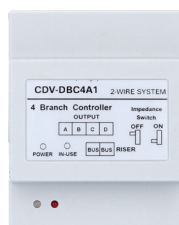

Datasheet

CDVI-470DX - 2-Wire 7-Inch WiFi Monitor

Product Description

The CDV-470DX is a 2-wire, 7-inch digital and touchscreen monitor with picture/video memory. The monitor is WiFi enabled. The mobile app allows users to control access from their smartphone by receiving calls and releasing locks remotely.

 Certification

 DEEE

RoHS Certification

 -10°C to 50°C

Product Specifications

Mounting:	Surface, vertical or horizontal
Mounting height:	145 to 160cm
Technology:	2-wire, no polarity
Screen size:	7 inches
Resolution:	1024 x 600 pixels (R,G,B)
Video signal:	1 Vp-p, 75Ω, CCIR standard
Memory:	512GB through SD Card (not supplied)
Weight:	0.56 kg

Electrical Specifications

Power input:	20-28Vdc
Consumption:	Standby: 1.7W Working: 8.2W
Cable type:	16AWG, Belden 8471
Wiring distance:	Max 120m (2 monitors) or 60m (4 monitors) to power supply

Accessories

CDV-PC9

Power/bus combiner module

CDV-DBC4A

4-way bus distribution unit

CDV-BDU

Amplifier, system expander (up to 128 apartments) or gateway

Range References

E0900D000035	CDV-470DX-W	2-Wire WiFi-enabled monitor, vertical or horizontal mounting, white
E0900D000036	CDV-470DX-B	2-Wire WiFi-enabled monitor, vertical or horizontal mounting, black