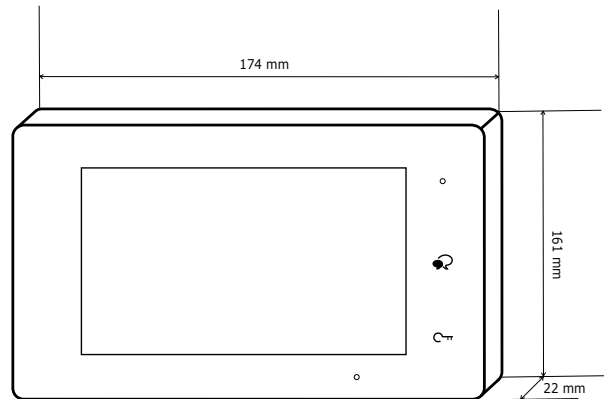

 Certification

 DEEE

RoHS Certification

 -10°C to 50°C

Product Specifications

Mounting:	Surface, vertical or horizontal
Mounting height:	145 to 160cm
Technology:	2-wire, no polarity
Screen size:	7 inches
Resolution:	1024 x 600 pixels (R,G,B)
Video signal:	1 Vp-p, 75Ω, CCIR standard
Memory:	512GB through SD Card (not supplied)
Weight:	0.56 kg

Electrical Specifications

Power input:	20-28Vdc
Consumption:	Standby: 1.7W Working: 8.2W
Cable type:	16AWG, Belden 8471
Wiring distance:	Max 120m (2 monitors) or 60m (4 monitors) to power supply

Accessories